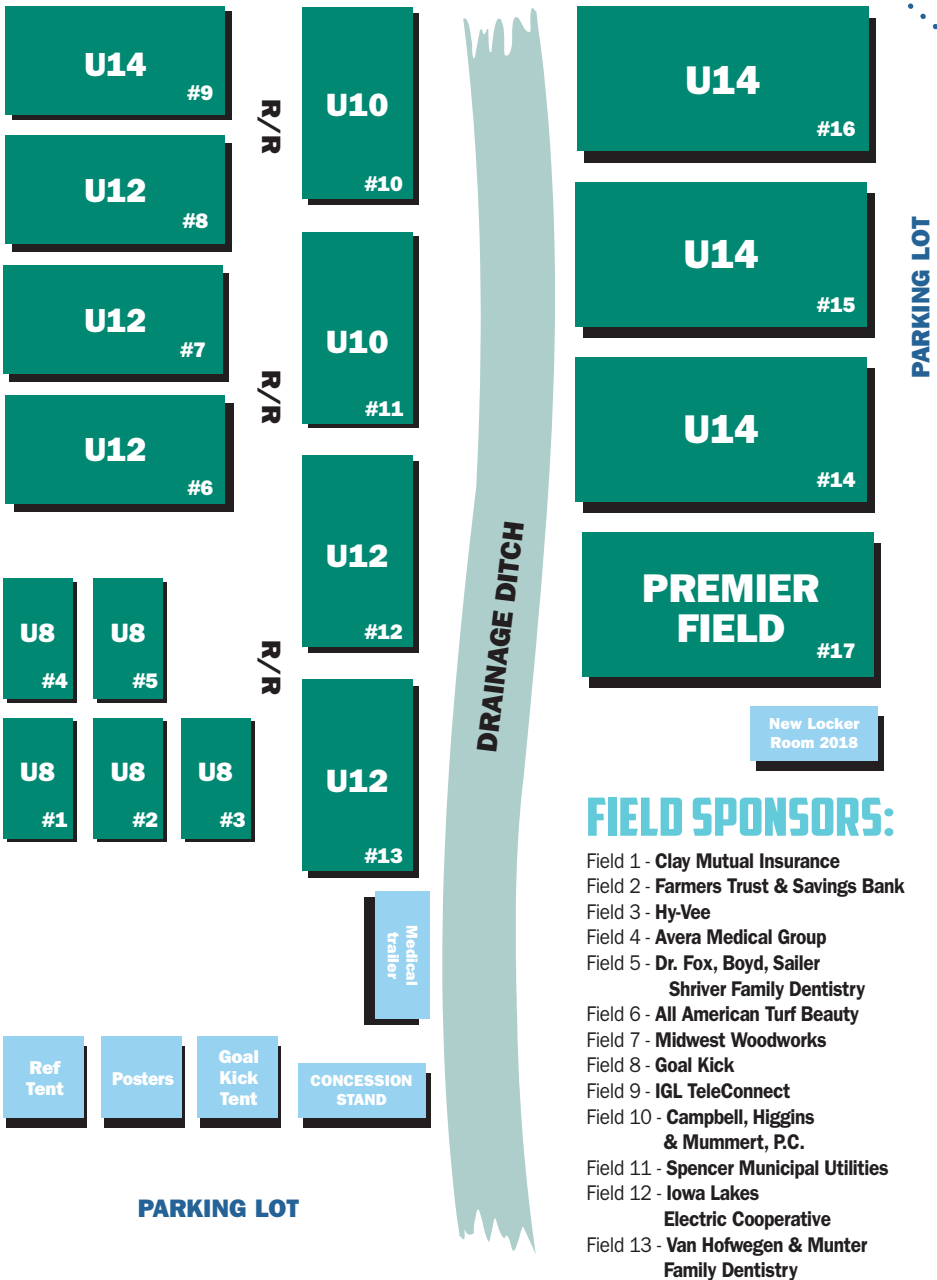

FIELD MAP

10TH AVE. EAST

Address: 1250 10th Avenue East, Spencer, IA 51301